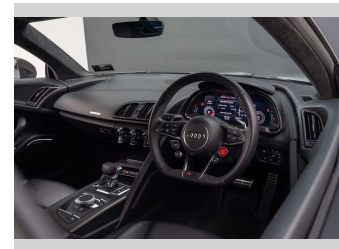

2017 Audi R8 COUPE 5.2 FSI Q S

Purchase Price **$199,990**
Includes GST, Registration & Licensing

Finance may be available on this vehicle. Ask one of our friendly staff for more information.

Gain peace of mind with Mechanical Breakdown Insurance. **Ask us how.**

Top features

None Listed

Body Style
2 door, Coupe

Odometer
35,713 km

Engine
5204 cc, Internal Combustion

Fuel Type
Petrol

Transmission
Automatic, Four Wheel Drive

Wheels
-

VIN
WUAZZZFX9H7905140

Interior
Black

Safety

Based on 2025 VSRR rating

Reg No.
XV10

Ext Colour
Grey

History
NZ New, 14 owners

Seats
2 seats, Leather

CO2 Emissions
☆☆☆☆☆☆
329 grams/km

Energy Economy
☆☆☆☆☆☆
Annual fuel cost of $5,370
13.7L per 100km

Cost per year is an estimate based on petrol price of $2.80 per litre and an average distance of 14000 km. Emissions and Energy Economy figures standardised to 3P WLTP.

Stock ID: 3662

Southern Specialist Cars | Phone 021 778 445 | Email info@southernspecialistcars.co.nz
433 Selwyn Street, Addington, Christchurch 8024, New Zealand
www.southernspecialistcars.co.nz