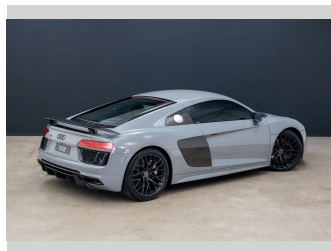

2017 Audi R8 COUPE 5.2 FSI Q S

Purchase Price **\$199,990**
Includes GST, Registration & Licensing

Finance may be available on this vehicle. Ask one of our friendly staff for more information.

Gain peace of mind with Mechanical Breakdown Insurance. **Ask us how.**

Top features
None Listed

Body Style
2 door, Coupe

Odometer
35,713 km

Engine
5204 cc, Internal Combustion

Fuel Type
Petrol

Transmission
Automatic, Four Wheel Drive

Wheels
-

VIN
WUAZZZFX9H7905140

Interior
Black

Safety

Based on 2025 VSRR rating

Reg No.
XV10

Ext Colour
Grey

History
NZ New, 14 owners

Seats
2 seats, Leather

CO2 Emissions
☆☆☆☆☆☆
329 grams/km