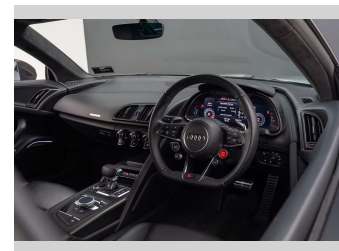

2017 Audi R8 COUPE 5.2 FSI Q S

Purchase Price **$199,990**
Includes GST, Registration & Licensing

Finance may be available on this vehicle. Ask one of our friendly staff for more information.

Gain peace of mind with Mechanical Breakdown Insurance. **Ask us how.**

Top features
None Listed

Body Style
2 door, Coupe

Odometer
35,713 km

Engine
5204 cc, Internal Combustion

Fuel Type
Petrol

Transmission
Automatic, Four Wheel Drive

Wheels
-

VIN
WUAZZZFX9H7905140

Interior
Black

Safety

Based on 2025 VSRR rating

Reg No.
XV10

Ext Colour
Grey

History
NZ New, 14 owners

Seats
2 seats, Leather

CO2 Emissions
☆☆☆☆☆☆
329 grams/km

Energy Economy
☆☆☆☆☆☆
Annual fuel cost of $5,370
13.7L per 100km

Cost per year is an estimate based on petrol price of $2.80 per litre and an average distance of 14000 km. Emissions and Energy Economy figures standardised to 3P WLTP.

Stock ID: 3662

Southern Specialist Cars | Phone 021 778 445 | Email info@southernspecialistcars.co.nz
433 Selwyn Street, Addington, Christchurch 8024, New Zealand
www.southernspecialistcars.co.nz