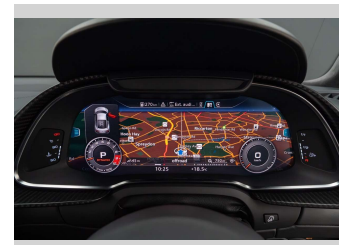

2017 Audi R8 COUPE 5.2 FSI Q S

Purchase Price **$199,990**
Includes GST, Registration & Licensing

Finance may be available on this vehicle. Ask one of our friendly staff for more information.

Gain peace of mind with Mechanical Breakdown Insurance. **Ask us how.**

Top features
None Listed

Body Style
2 door, Coupe

Odometer
35,713 km

Engine
5204 cc, Internal Combustion

Fuel Type
Petrol

Transmission
Automatic, Four Wheel Drive

Wheels
-

VIN
WUAZZZFX9H7905140

Interior
Black

Safety

Based on 2025 VSRR rating

Reg No.
XV10

Ext Colour
Grey

History
NZ New, 14 owners

Seats
2 seats, Leather

CO2 Emissions
☆☆☆☆☆☆
329 grams/km

Energy Economy
☆☆☆☆☆☆
Annual fuel cost of $5,370
13.7L per 100km

Cost per year is an estimate based on petrol price of $2.80 per litre and an average distance of 14000 km. Emissions and Energy Economy figures standardised to 3P WLTP.

Stock ID: 3662

Southern Specialist Cars | Phone 021 778 445 | Email info@southernspecialistcars.co.nz
433 Selwyn Street, Addington, Christchurch 8024, New Zealand
www.southernspecialistcars.co.nz