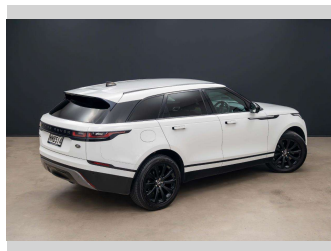

2017 Land Rover Range Rover Velar D300 HSE

Purchase Price **\$49,990**
Includes GST, Registration & Licensing

Finance may be available on this vehicle. Ask one of our friendly staff for more information.

Gain peace of mind with Mechanical Breakdown Insurance. **Ask us how.**

Top features
None Listed

Body Style
5 door, Station Wagon

Odometer
74,771 km

Engine
2993 cc, Internal Combustion

Fuel Type
Diesel

Transmission
Automatic, Four Wheel Drive