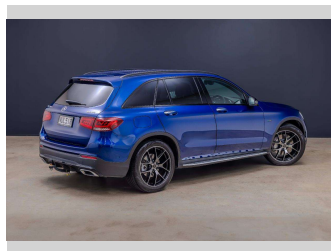

2021 Mercedes-Benz GLC 300 E 155KW/PHEV/4WD

Purchase Price **\$69,990**
Includes GST, Registration & Licensing

Finance may be available on this vehicle. Ask one of our friendly staff for more information.

Gain peace of mind with Mechanical Breakdown Insurance. **Ask us how.**

Top features
None Listed

Body Style
4 door, Station Wagon

Odometer
29,816 km

Engine
1991 cc, Plug-In Hybrid

Fuel Type
Petrol

Transmission
Automatic, Four Wheel Drive

Wheels
-

VIN
W1N2539532F989846

Interior
Black

Safety
-

Reg No.
NUL510

Ext Colour
Blue

History
NZ New, 4 owners

Seats
5 seats, Leather