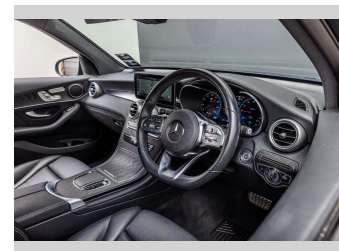

2021 Mercedes-Benz GLC 300 E 155KW/PHEV/4WD

Purchase Price **$69,990**
Includes GST, Registration & Licensing

Finance may be available on this vehicle. Ask one of our friendly staff for more information.

Gain peace of mind with Mechanical Breakdown Insurance. **Ask us how.**

Top features
None Listed

Body Style
4 door, Station Wagon

Odometer
29,816 km

Engine
1991 cc, Plug-In Hybrid

Fuel Type
Petrol

Transmission
Automatic, Four Wheel Drive

Wheels
-

VIN
W1N2539532F989846

Interior
Black

Safety
-

Reg No.
NUL510

Ext Colour
Blue

History
NZ New, 4 owners

Seats
5 seats, Leather

CO2 Emissions
-

Energy Economy
-

Stock ID: 3016

Southern Specialist Cars | Phone 021 778 445 | Email info@southernspecialistcars.co.nz
433 Selwyn Street, Addington, Christchurch 8024, New Zealand
www.southernspecialistcars.co.nz

★★★★★
4.85 | 460 reviews