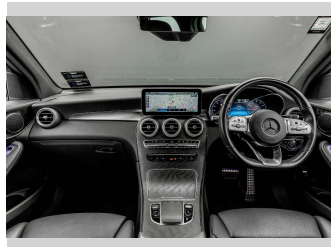

2021 Mercedes-Benz GLC 300 E 155KW/PHEV/4WD

Purchase Price **$69,990**
Includes GST, Registration & Licensing

Finance may be available on this vehicle. Ask one of our friendly staff for more information.

Gain peace of mind with Mechanical Breakdown Insurance. **Ask us how.**

Top features
None Listed

Body Style
4 door, Station Wagon

Odometer
29,816 km

Engine
1991 cc, Plug-In Hybrid

Fuel Type
Petrol

Transmission
Automatic, Four Wheel Drive

Wheels
-

VIN
W1N2539532F989846

Interior
Black

Safety
-

Reg No.
NUL510

Ext Colour
Blue

History
NZ New, 4 owners

Seats
5 seats, Leather

CO2 Emissions
-

Energy Economy
-

Stock ID: 3016

Southern Specialist Cars | Phone 021 778 445 | Email info@southernspecialistcars.co.nz
433 Selwyn Street, Addington, Christchurch 8024, New Zealand
www.southernspecialistcars.co.nz

★★★★★
4.85 | 460 reviews