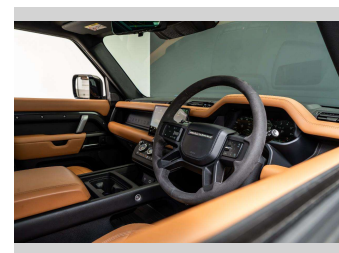

2022 Land Rover Defender 110 V8 5.0PT/4WD/8AT

Purchase Price **$169,990**
Includes GST, Registration & Licensing

Finance may be available on this vehicle. Ask one of our friendly staff for more information.

Gain peace of mind with Mechanical Breakdown Insurance. **Ask us how.**

Top features
None Listed

Body Style
5 door, Station Wagon

Odometer
54,237 km

Engine
4999 cc, Internal Combustion

Fuel Type
-

Transmission
Automatic, Four Wheel Drive

Wheels
-

VIN
SALEA7AE2P2121352

Interior
Tan, Leather

Safety
-

Reg No.
JLJ370

Ext Colour
Grey

History
NZ New, 3 owners

Seats
5 seats

CO2 Emissions
-

Energy Economy
-

-

Stock ID: 3541

Southern Specialist Cars | Phone 021 778 445 | Email info@southernspecialistcars.co.nz
433 Selwyn Street, Addington, Christchurch 8024, New Zealand
www.southernspecialistcars.co.nz

4.86 | 600 reviews