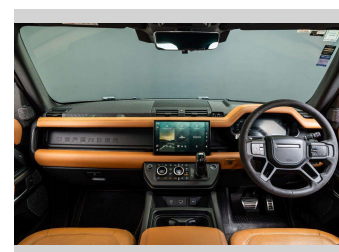

2022 Land Rover Defender 110 V8 5.0PT/4WD/8AT

Purchase Price **$169,990**
Includes GST, Registration & Licensing

Finance may be available on this vehicle. Ask one of our friendly staff for more information.

Gain peace of mind with Mechanical Breakdown Insurance. **Ask us how.**

Top features
None Listed

Body Style
5 door, Station Wagon

Odometer
54,237 km

Engine
4999 cc, Internal Combustion

Fuel Type
-

Transmission
Automatic, Four Wheel Drive

Wheels
-

VIN
SALEA7AE2P2121352

Interior
Tan, Leather

Safety
-

Reg No.
JLJ370

Ext Colour
Grey

History
NZ New, 3 owners

Seats
5 seats

CO2 Emissions
-

Energy Economy
-

-

Stock ID: 3541

Southern Specialist Cars | Phone 021 778 445 | Email info@southernspecialistcars.co.nz
433 Selwyn Street, Addington, Christchurch 8024, New Zealand
www.southernspecialistcars.co.nz

4.86 | 600 reviews