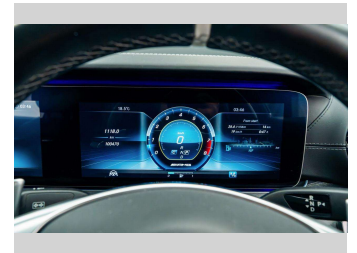

2018 Mercedes-Benz E 63 S 4.0PT/4WD/9AT

Purchase Price **$79,990**
Includes GST, Registration & Licensing

Finance may be available on this vehicle. Ask one of our friendly staff for more information.

Gain peace of mind with Mechanical Breakdown Insurance. **Ask us how.**

Top features
None Listed

Body Style
4 door, Sedan

Odometer
100,470 km

Engine
3982 cc, Internal Combustion

Fuel Type
-

Transmission
Automatic

Wheels
-

VIN
WDD2130892A435144

Interior
Black

Safety
-

Reg No.
-

Ext Colour
Black

History
NZ New, 6 owners

Seats
5 seats, Leather

CO2 Emissions
-

Energy Economy
-

Stock ID: 3584

Southern Specialist Cars | Phone 021 778 445 | Email info@southernspecialistcars.co.nz
433 Selwyn Street, Addington, Christchurch 8024, New Zealand
www.southernspecialistcars.co.nz

4.86 | 605 reviews