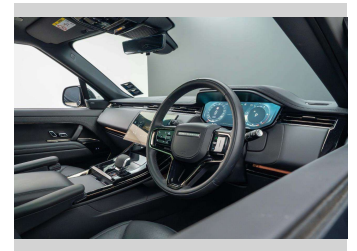

2025 Land Rover Range Rover Sport D300 DYNAMIC

Purchase Price **$179,990**
Includes GST, Registration & Licensing

Finance may be available on this vehicle. Ask one of our friendly staff for more information.

Gain peace of mind with Mechanical Breakdown Insurance. **Ask us how.**

Top features
None Listed

Body Style
5 door, Station Wagon

Odometer
20,300 km

Engine
2998 cc, Internal Combustion

Fuel Type
Diesel

Transmission
Automatic, Four Wheel Drive

Wheels
-

VIN
SAL1A2AW6SA471821

Interior
Black

Safety
-

Reg No.
RFD99

Ext Colour
Black

History
NZ New, 2 owners

Seats
5 seats, Leather

CO2 Emissions
-

Energy Economy
-

Stock ID: 3567

Southern Specialist Cars | Phone 021 778 445 | Email info@southernspecialistcars.co.nz
433 Selwyn Street, Addington, Christchurch 8024, New Zealand
www.southernspecialistcars.co.nz