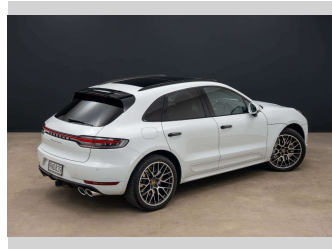

2021 Porsche Macan TURBO 2.9P/4WD/7AT

Purchase Price **\$74,990**
Includes GST, Registration & Licensing

Finance may be available on this vehicle. Ask one of our friendly staff for more information.

Gain peace of mind with Mechanical Breakdown Insurance. **Ask us how.**

Top features
None Listed

Body Style
4 door, Station Wagon

Odometer
109,574 km

Engine
2894 cc, Internal Combustion

Fuel Type
Petrol

Transmission
Automatic, Four Wheel Drive

Wheels
-

VIN
WP1ZZZ95ZMLB70677

Interior
Black

Safety

Based on 2025 UCSR rating for 14-23 models

Reg No.
RND839

Ext Colour
White

History
NZ New, 3 owners

Seats
5 seats, Leather

CO2 Emissions
★ ★ ☆ ☆ ☆ ☆
255 grams/km