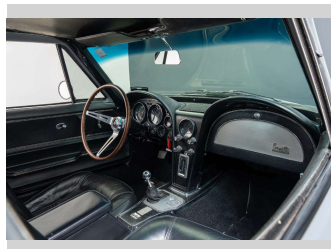

1965 Chevrolet Corvette STINGRAY

Purchase Price **$149,990**
Includes GST, Registration & Licensing

Finance may be available on this vehicle. Ask one of our friendly staff for more information.

Gain peace of mind with Mechanical Breakdown Insurance. **Ask us how.**

Top features
None Listed

Body Style
Coupe

Odometer
8,458 mi

Engine
5358 cc, Internal Combustion

Fuel Type
-

Transmission
Manual

Wheels
-

VIN
7A82R050796101084

Interior
Black

Safety
-

Reg No.
65VET

Ext Colour
Grey

History
Ex-Overseas, 7 owners

Seats
2 seats

CO2 Emissions
-

Energy Economy
-

Stock ID: 3449

Southern Specialist Cars | Phone 021 778 445 | Email info@southernspecialistcars.co.nz
433 Selwyn Street, Addington, Christchurch 8024, New Zealand
www.southernspecialistcars.co.nz

4.86 | 606 reviews