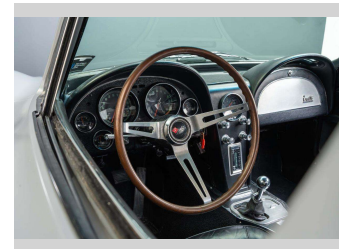

1965 Chevrolet Corvette STINGRAY

Purchase Price **$149,990**
Includes GST, Registration & Licensing

Finance may be available on this vehicle. Ask one of our friendly staff for more information.

Gain peace of mind with Mechanical Breakdown Insurance. **Ask us how.**

Top features
None Listed

Body Style
Coupe

Odometer
8,458 mi

Engine
5358 cc, Internal Combustion

Fuel Type
-

Transmission
Manual

Wheels
-

VIN
7A82R050796101084

Interior
Black

Safety
-

Reg No.
65VET

Ext Colour
Grey

History
Ex-Overseas, 7 owners

Seats
2 seats

CO2 Emissions
-

Energy Economy
-

Stock ID: 3449

Southern Specialist Cars | Phone 021 778 445 | Email info@southernspecialistcars.co.nz
433 Selwyn Street, Addington, Christchurch 8024, New Zealand
www.southernspecialistcars.co.nz

4.86 | 606 reviews