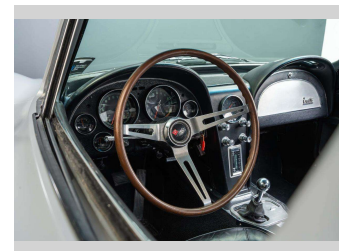

1965 Chevrolet Corvette STINGRAY

Purchase Price **$149,990**
Includes GST, Registration & Licensing

Finance may be available on this vehicle. Ask one of our friendly staff for more information.

Gain peace of mind with Mechanical Breakdown Insurance. **Ask us how.**

Top features
None Listed

Body Style
Coupe

Odometer
8,458 mi

Engine
5358 cc, Internal Combustion

Fuel Type
-

Transmission
Manual

Wheels
-

VIN
7A82R050796101084

Interior
Black

Safety
-

Reg No.
65VET

Ext Colour
Grey

History
Ex-Overseas, 7 owners

Seats
2 seats

CO2 Emissions
-

Energy Economy
-

Stock ID: 3449

Southern Specialist Cars | Phone 021 778 445 | Email info@southernspecialistcars.co.nz
433 Selwyn Street, Addington, Christchurch 8024, New Zealand
www.southernspecialistcars.co.nz

4.85 | 565 reviews