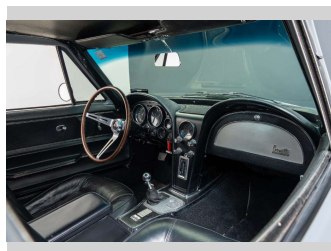

1965 Chevrolet Corvette STINGRAY

Purchase Price **$149,990**
Includes GST, Registration & Licensing

Finance may be available on this vehicle. Ask one of our friendly staff for more information.

Gain peace of mind with Mechanical Breakdown Insurance. **Ask us how.**

Top features
None Listed

Body Style
Coupe

Odometer
8,458 mi

Engine
5358 cc, Internal Combustion

Fuel Type
-

Transmission
Manual

Wheels
-

VIN
7A82R050796101084

Interior
Black

Safety
-

Reg No.
65VET

Ext Colour
Grey

History
Ex-Overseas, 7 owners

Seats
2 seats

CO2 Emissions
-

Energy Economy
-

Stock ID: 3449

Southern Specialist Cars | Phone 021 778 445 | Email info@southernspecialistcars.co.nz
433 Selwyn Street, Addington, Christchurch 8024, New Zealand
www.southernspecialistcars.co.nz

4.85 | 565 reviews