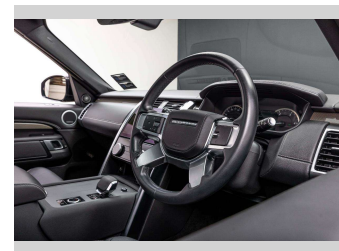

2022 Land Rover Discovery D300 R-DYNAMIC HSE

Purchase Price **$129,990**
Includes GST, Registration & Licensing

Finance may be available on this vehicle. Ask one of our friendly staff for more information.

Gain peace of mind with Mechanical Breakdown Insurance. **Ask us how.**

Top features
None Listed

Body Style
5 door, Station Wagon

Odometer
20,852 km

Engine
2997 cc, Internal Combustion

Fuel Type
Diesel

Transmission
Automatic, Four Wheel Drive

Wheels
-

VIN
SALRA2AW9P2466391

Interior
Black

Safety
-

Reg No.
PUH675

Ext Colour
Black

History
NZ New, 2 owners

Seats
7 seats, Leather

CO2 Emissions
-

Energy Economy
-

-

-

-

Stock ID: 2869

Southern Specialist Cars | Phone 021 778 445 | Email info@southernspecialistcars.co.nz
433 Selwyn Street, Addington, Christchurch 8024, New Zealand
www.southernspecialistcars.co.nz