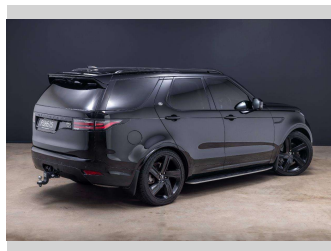

# 2022 Land Rover Discovery D300 R-DYNAMIC HSE

**Purchase Price** **\$129,990**  
Includes GST, Registration & Licensing

Finance may be available on this vehicle. Ask one of our friendly staff for more information.

Gain peace of mind with Mechanical Breakdown Insurance. **Ask us how.**

**Top features**  
None Listed

Body Style  
**5 door, Station Wagon**

Odometer  
**20,852 km**

Engine  
**2997 cc, Internal Combustion**