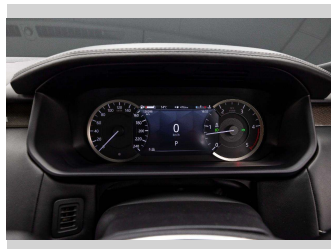

2022 Land Rover Discovery D300 R-DYNAMIC HSE

Purchase Price **$129,990**
Includes GST, Registration & Licensing

Finance may be available on this vehicle. Ask one of our friendly staff for more information.

Gain peace of mind with Mechanical Breakdown Insurance. **Ask us how.**

Top features
None Listed

Body Style
5 door, Station Wagon

Odometer
20,852 km

Engine
2997 cc, Internal Combustion

Fuel Type
Diesel

Transmission
Automatic, Four Wheel Drive

Wheels
-

VIN
SALRA2AW9P2466391

Interior
Black

Safety
-

Reg No.
PUH675

Ext Colour
Black

History
NZ New, 2 owners

Seats
7 seats, Leather

CO2 Emissions
-

Energy Economy
-

-

-

-

Stock ID: 2869

Southern Specialist Cars | Phone 021 778 445 | Email info@southernspecialistcars.co.nz
433 Selwyn Street, Addington, Christchurch 8024, New Zealand
www.southernspecialistcars.co.nz