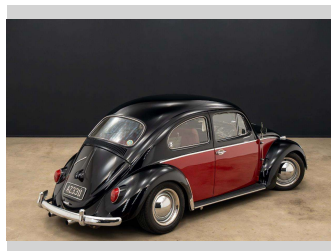

1963 Volkswagen Beetle 1200

Purchase Price **\$37,990**
Includes GST, Registration & Licensing

Finance may be available on this vehicle. Ask one of our friendly staff for more information.

Gain peace of mind with Mechanical Breakdown Insurance. **Ask us how.**

Top features
 None Listed

Body Style
Coupe

Odometer
Odometer is inaccurate

Engine
1771 cc, Internal Combustion

Fuel Type
 -

Transmission
Manual

Wheels
 -

VIN
 -

Interior
Red

Safety
 -

Reg No.
AZ3311

Ext Colour
Black

History
NZ New, 13 owners

Seats
4 seats

CO2 Emissions
 -

Energy Economy
 -