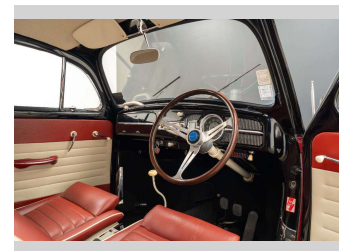

1963 Volkswagen Beetle 1200

Purchase Price **$37,990**
Includes GST, Registration & Licensing

Finance may be available on this vehicle. Ask one of our friendly staff for more information.

Gain peace of mind with Mechanical Breakdown Insurance. **Ask us how.**

Top features
None Listed

Body Style
Coupe

Odometer
Odometer is inaccurate

Engine
1771 cc, Internal Combustion

Fuel Type
-

Transmission
Manual

Wheels
-

VIN
-

Interior
Red

Safety
-

Reg No.
AZ3311

Ext Colour
Black

History
NZ New, 13 owners

Seats
4 seats

CO2 Emissions
-

Energy Economy
-

Stock ID: 3572

Southern Specialist Cars | Phone 021 778 445 | Email info@southernspecialistcars.co.nz
433 Selwyn Street, Addington, Christchurch 8024, New Zealand
www.southernspecialistcars.co.nz