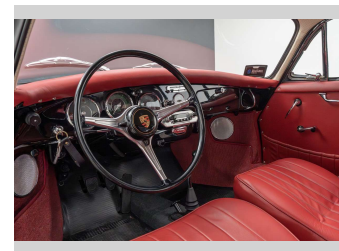

1963 Porsche 356 B

Purchase Price **$219,990**
Includes GST, Registration & Licensing

Finance may be available on this vehicle. Ask one of our friendly staff for more information.

Gain peace of mind with Mechanical Breakdown Insurance. **Ask us how.**

Top features
None Listed

Body Style
Coupe

Odometer
Odometer is inaccurate

Engine
1600 cc, Internal Combustion

Fuel Type
Petrol

Transmission
Manual

Wheels
-

VIN
7AT0EG07X13212935

Interior
Red

Safety
-

Reg No.
03560

Ext Colour
Black

History
Ex-Overseas, 8 owners

Seats
2 seats, Vinyl

CO2 Emissions
★★★★☆☆

Energy Economy
☆☆☆☆☆☆

Annual fuel cost not available

Energy Consumption unknown.

Stock ID: 3666

Southern Specialist Cars | Phone 021 778 445 | Email info@southernspecialistcars.co.nz
433 Selwyn Street, Addington, Christchurch 8024, New Zealand
www.southernspecialistcars.co.nz

★★★★★
4.86 | 608 reviews