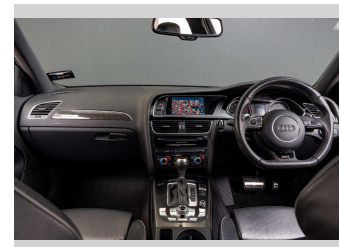

2013 Audi RS4 4.2 QUATTRO AVANT

Purchase Price **$44,990**
Includes GST, Registration & Licensing

Finance may be available on this vehicle. Ask one of our friendly staff for more information.

Gain peace of mind with Mechanical Breakdown Insurance. **Ask us how.**

Top features
None Listed

Body Style
5 door, Station Wagon

Odometer
73,748 km

Engine
4163 cc, Internal Combustion

Fuel Type
Petrol

Transmission
Automatic, Four Wheel Drive

Wheels
-

VIN
WUAZZZ8K2EA900278

Interior
Black

Safety
-

Reg No.
LYB295

Ext Colour
White

History
NZ New, 9 owners

Seats
5 seats, Leather

CO2 Emissions
-

Energy Economy
-

Stock ID: 3286

Southern Specialist Cars | Phone 021 778 445 | Email info@southernspecialistcars.co.nz
433 Selwyn Street, Addington, Christchurch 8024, New Zealand
www.southernspecialistcars.co.nz

★★★★★
4.85 | 521 reviews