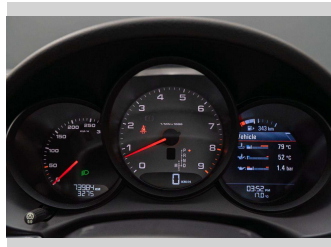

2013 Porsche Cayman S

Purchase Price **$64,990**
Includes GST, Registration & Licensing

Finance may be available on this vehicle. Ask one of our friendly staff for more information.

Gain peace of mind with Mechanical Breakdown Insurance. **Ask us how.**

Top features
None Listed

Body Style
2 door, Coupe

Odometer
73,984 km

Engine
3400 cc, Internal Combustion

Fuel Type
Petrol

Transmission
Automatic, Rear Wheel

Wheels
-

VIN
WP0ZZZ98ZEK180654

Interior
Black

Safety

Based on 2025 VSRR rating

Reg No.
PBD784

Ext Colour
Grey

History
Ex-Overseas, 4 owners

Seats
4 seats, Leather

CO2 Emissions
★★★★☆
209 grams/km

Energy Economy
★★☆☆☆☆

Annual fuel cost not available

Cost per year is an estimate based on petrol price of $2.80 per litre and an average distance of 14000 km. Emissions and Energy Economy figures standardised to 3P WLTP.

Stock ID: 3718

Southern Specialist Cars | Phone 021 778 445 | Email info@southernspecialistcars.co.nz
433 Selwyn Street, Addington, Christchurch 8024, New Zealand
www.southernspecialistcars.co.nz