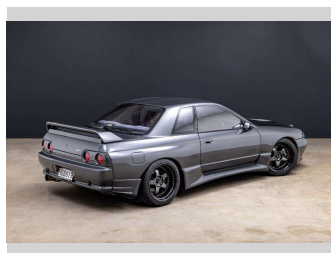

# 1989 Nissan Skyline GT-R (R32)

**Purchase Price** **\$99,990**  
Includes GST, Registration & Licensing

Finance may be available on this vehicle. Ask one of our friendly staff for more information.

Gain peace of mind with Mechanical Breakdown Insurance. **Ask us how.**

**Top features**  
None Listed

Body Style  
**Coupe**

Odometer  
**Odometer is inaccurate**

Engine  
**2568 cc, Internal Combustion**

Fuel Type  
**Petrol**

Transmission  
**5-Speed Manual**

Wheels  
-

VIN  
**7AT0DH12X11003556**

Interior  
**Charcoal**

Safety  
-

Reg No.  
**HGB819**

Ext Colour  
**Grey**

History  
**Ex-Overseas, 6 owners**

Seats  
**4 seats, Cloth**

CO2 Emissions  
-

Energy Economy  
-