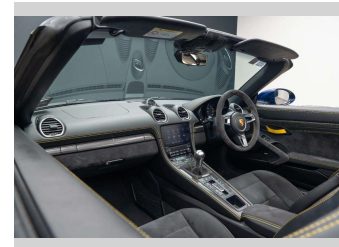

2020 Porsche 718 SPYDER 4.0P/6MT

Purchase Price **$199,990**
Includes GST, Registration & Licensing

Finance may be available on this vehicle. Ask one of our friendly staff for more information.

Gain peace of mind with Mechanical Breakdown Insurance. **Ask us how.**

Top features
None Listed

Body Style
Convertible

Odometer
16,939 km

Engine
3990 cc, Internal Combustion

Fuel Type
Petrol

Transmission
Manual

Wheels
-

VIN
WP0ZZZ98ZLS237195

Interior
-

Safety

Based on 2025 VSRR rating

Reg No.
RQY35

Ext Colour
Blue

History
Ex-Overseas, 1 owner

Seats
2 seats

CO2 Emissions
☆☆☆☆☆☆

Energy Economy
☆☆☆☆☆☆

Annual fuel cost not available

Energy Consumption unknown.

Stock ID: 3641

Southern Specialist Cars | Phone 021 778 445 | Email info@southernspecialistcars.co.nz
433 Selwyn Street, Addington, Christchurch 8024, New Zealand
www.southernspecialistcars.co.nz

4.86 | 600 reviews