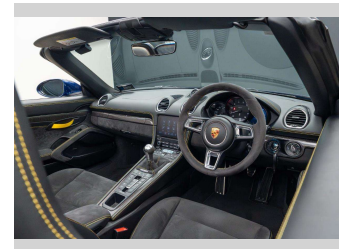

2020 Porsche 718 SPYDER 4.0P/6MT

Purchase Price **\$199,990**
Includes GST, Registration & Licensing

Finance may be available on this vehicle. Ask one of our friendly staff for more information.

Gain peace of mind with Mechanical Breakdown Insurance. **Ask us how.**