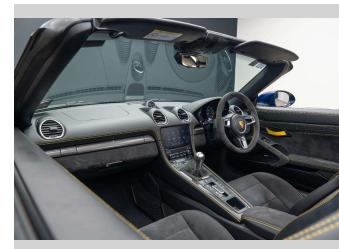

2020 Porsche 718 SPYDER 4.0P/6MT

Purchase Price **$199,990**
Includes GST, Registration & Licensing

Finance may be available on this vehicle. Ask one of our friendly staff for more information.

Gain peace of mind with Mechanical Breakdown Insurance. **Ask us how.**

Top features
None Listed

Body Style
Convertible

Odometer
16,939 km

Engine
3990 cc, Internal Combustion

Fuel Type
Petrol

Transmission
Manual

Wheels
-

VIN
WP0ZZZ98ZLS237195

Interior
-

Safety

Based on 2025 VSRR rating

Reg No.
RQY35

Ext Colour
Blue

History
Ex-Overseas, 1 owner

Seats
2 seats

CO2 Emissions
☆☆☆☆☆☆

Energy Economy
☆☆☆☆☆☆

Annual fuel cost not available

Energy Consumption unknown.

Stock ID: 3641

Southern Specialist Cars | Phone 021 778 445 | Email info@southernspecialistcars.co.nz
433 Selwyn Street, Addington, Christchurch 8024, New Zealand
www.southernspecialistcars.co.nz

★★★★★
4.86 | 599 reviews