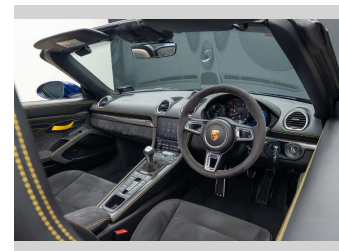

2020 Porsche 718 SPYDER 4.0P/6MT

Purchase Price **\$199,990**
Includes GST, Registration & Licensing

Finance may be available on this vehicle. Ask one of our friendly staff for more information.

Gain peace of mind with Mechanical Breakdown Insurance. **Ask us how.**