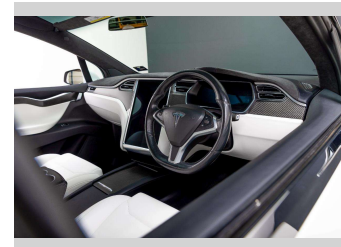

2017 Tesla Model X P100D

Purchase Price **$74,990**
Includes GST, Registration & Licensing

Finance may be available on this vehicle. Ask one of our friendly staff for more information.

Gain peace of mind with Mechanical Breakdown Insurance. **Ask us how.**

Top features
None Listed

Body Style
5 door, Station Wagon

Odometer
39,000 km

Engine
0 cc

Fuel Type
Electric

Transmission
Automatic, Four Wheel Drive

Wheels
-

VIN
5YJXDCE45HF042175

Interior
White

Safety
-

Reg No.
XP100D

Ext Colour
White

History
NZ New, 1 owner

Seats
5 seats, Leather

CO2 Emissions
-

Energy Economy
-

-

-

-

Stock ID: 2847

Southern Specialist Cars | Phone 021 778 445 | Email info@southernspecialistcars.co.nz
433 Selwyn Street, Addington, Christchurch 8024, New Zealand
www.southernspecialistcars.co.nz

4.84 | 423 reviews