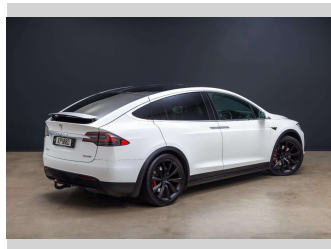

2017 Tesla Model X P100D

Purchase Price **\$74,990**
Includes GST, Registration & Licensing

Finance may be available on this vehicle. Ask one of our friendly staff for more information.

Gain peace of mind with Mechanical Breakdown Insurance. **Ask us how.**

Top features
None Listed

Body Style
5 door, Station Wagon

Odometer
39,000 km

Engine
0 cc

Fuel Type
Electric

Transmission
Automatic, Four Wheel Drive

Wheels
-

VIN
5YJXDCE45HF042175

Interior
White

Safety
-

Reg No.
XP100D

Ext Colour
White

History
NZ New, 1 owner

Seats
5 seats, Leather

CO2 Emissions
-

Energy Economy
-